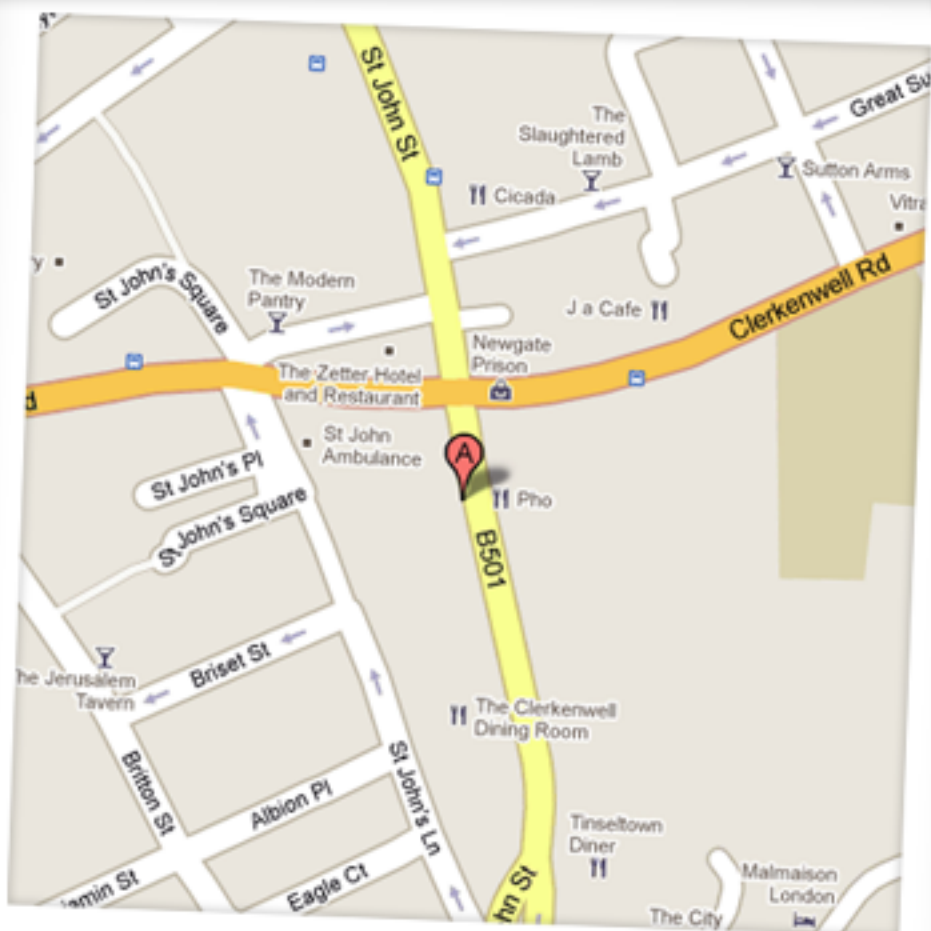

## Area Map

## By Car

- Meters can be found on most surrounding streets including; St. John's Street, St. John's Lane and Clerkenwell Green.
- Car parks include; NCP 14b St. Cross Street EC1N 8XA, NCP Snowhill West Smithfield, EC1A 9HG, Smithfield Car Park, EC1A 9DS.
- Further details on the nearest NCP car parks T: 0845 050 7080 [www.ncp.co.uk](http://www.ncp.co.uk)

## By Tube

- 5 minutes walk from the office is Farringdon station on the Circle, Metropolitan and Hammersmith & City Line. Also available at the station is the Thameslink Overground and Cross Rail Link.
- 8 minutes walk is Barbican station on the Circle Metropolitan and Hammersmith & City line.
- 12 minutes walk are Old Street station on the Northern line and Chancery Lane on the Central line.

## By Bus

- Buses that stop close by (up to a 10 minute walk) include: 4, 8, 17, 19, 25, 38, 45, 46, 55, 56, 63, 153, 242, 243, 341, 521.